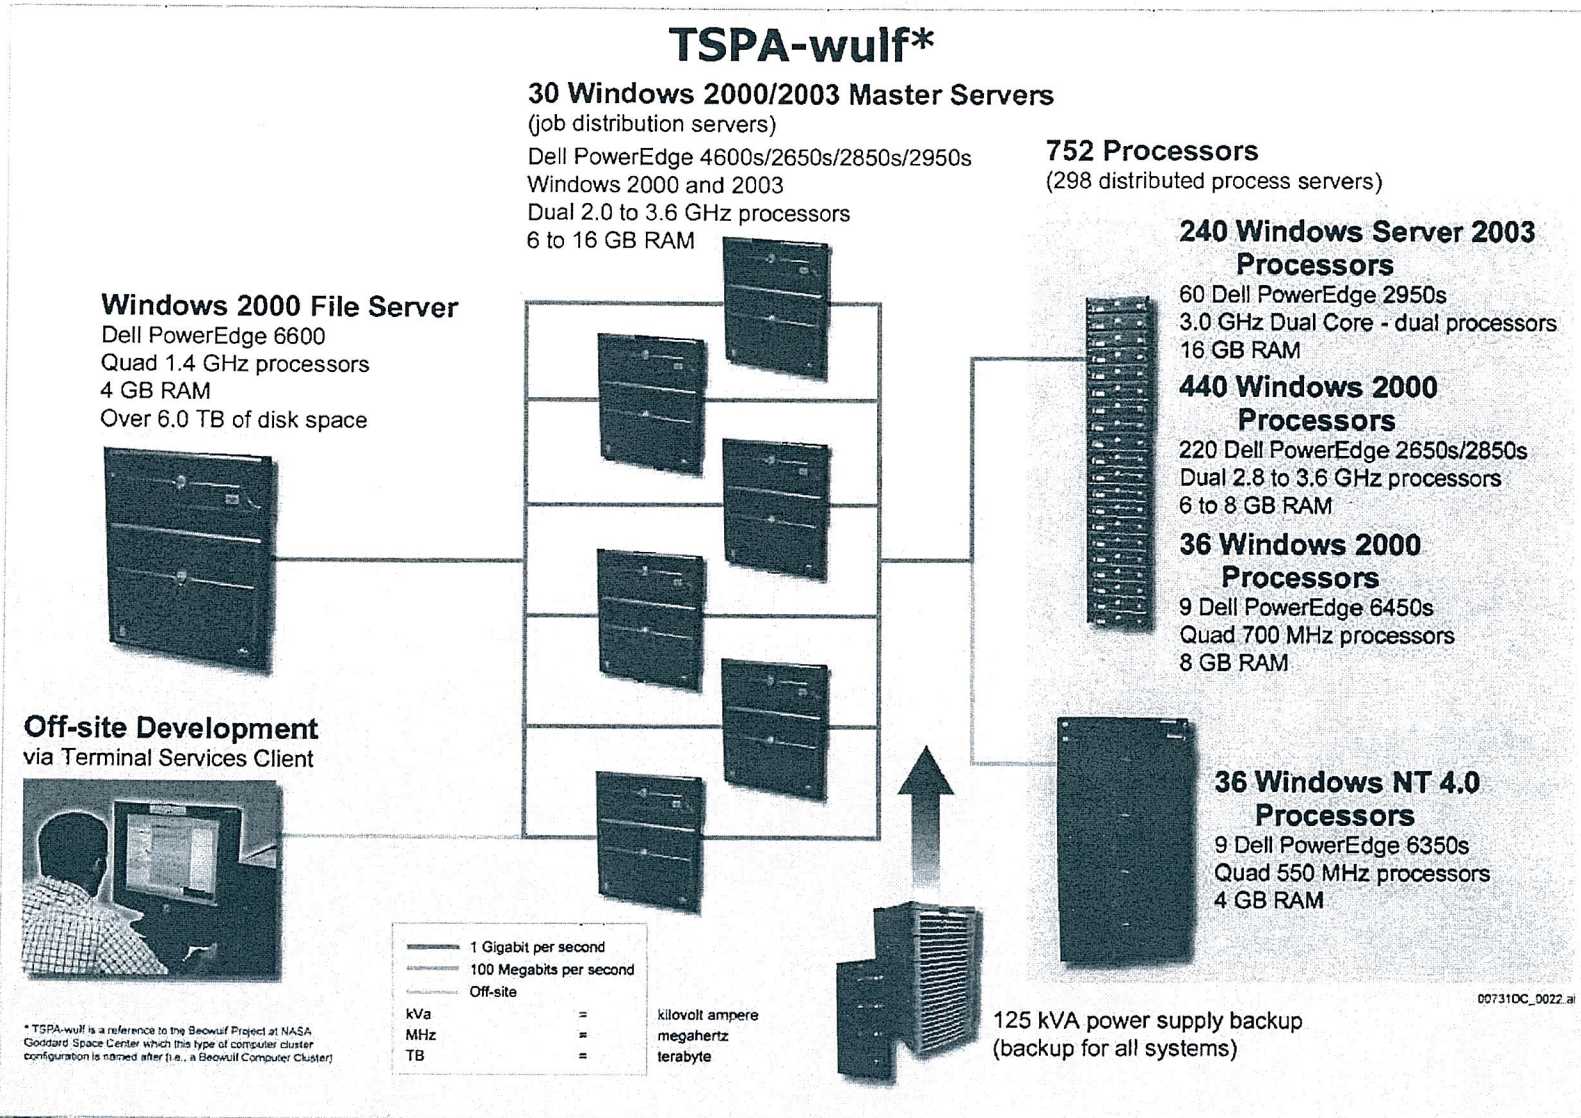

TSPA Hardware Configuration