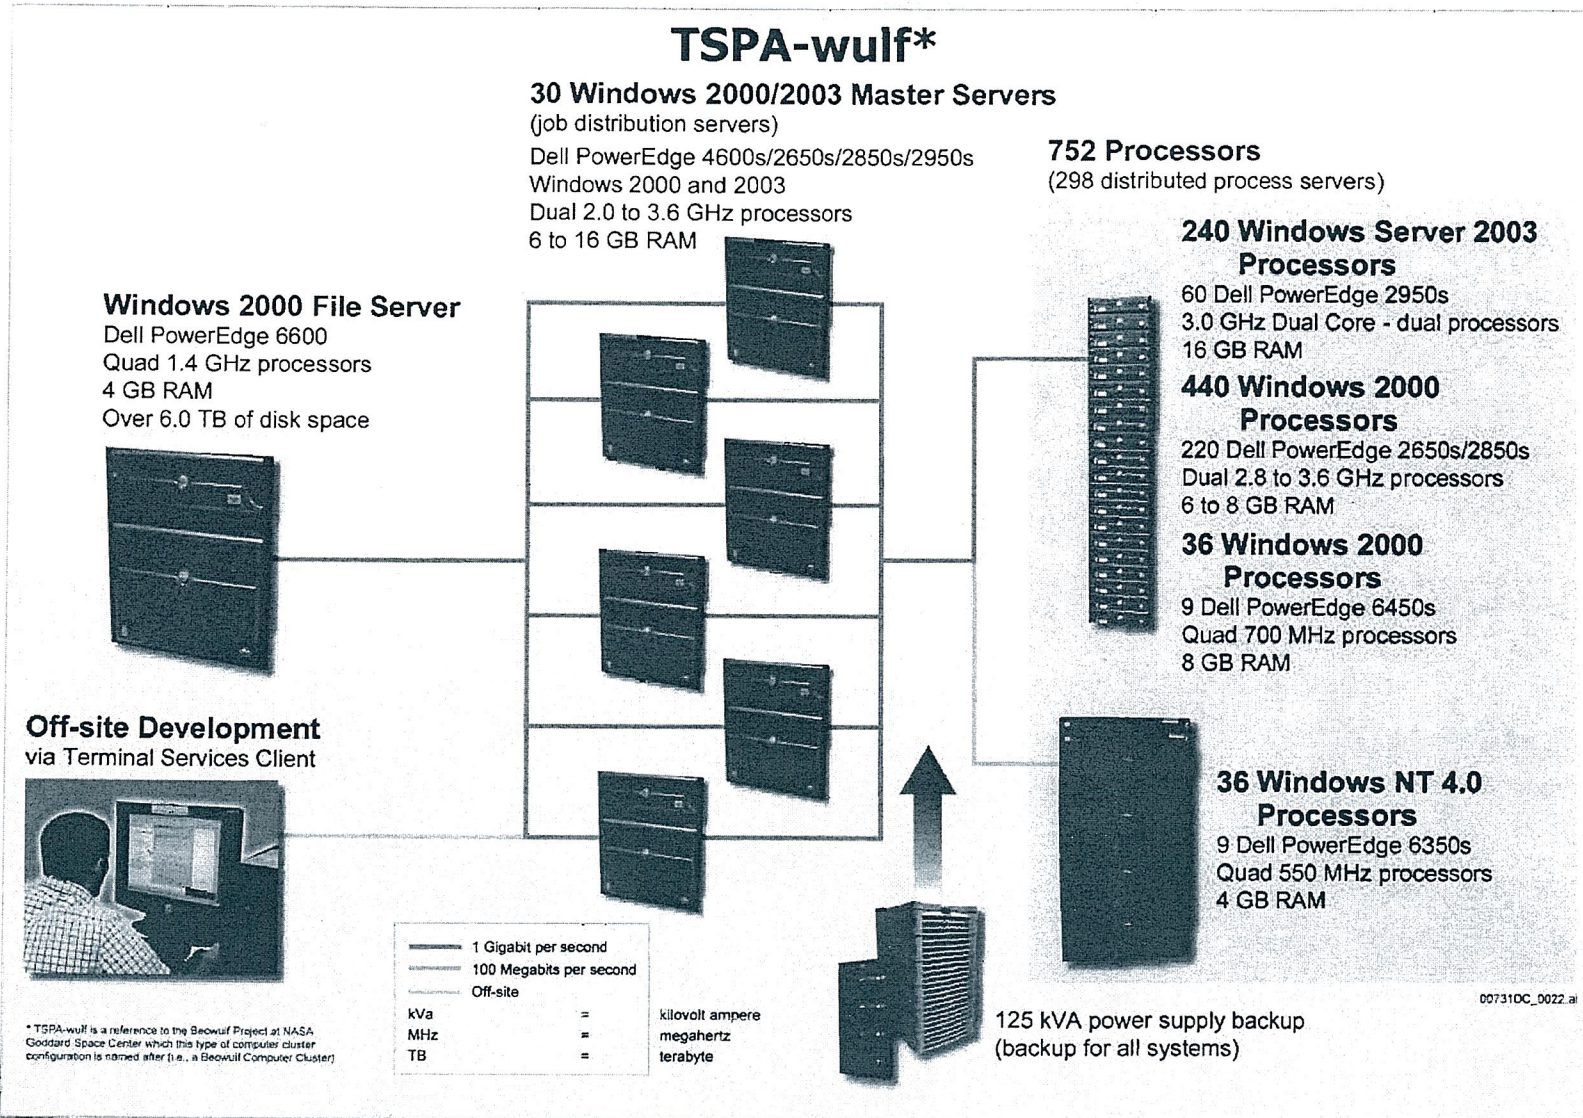

TSPA Hardware Configuration